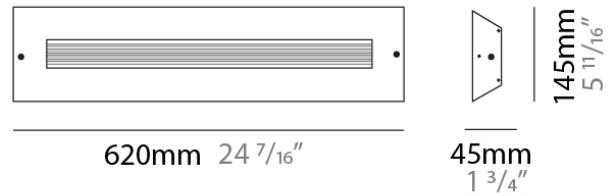

D93018

PROJECT	
TYPE	
NOTES	
QUANTITY	
DATE	

GENERAL

Series: Finestra
Brand: Milan
Division: Design
Mounting Type: Surface
Mounting Location: Wall
Subcategory: Wall Effect

PHYSICAL

Length (mm): 152
Length (in): 6
Height (mm): 152
Height (in): 6
Extension (mm): 51
Extension (in): 2
Weight (kg): 2.3
Weight (lbs): 5

ELECTRICAL

Number of Lamps: 1
Lamp Type: LED Retrofit / Halogen
Lamp Shape: T3
Bulb Included: Bulb Not Included
Total Output Wattage (W): 18 / 70
Max. Wattage Per Lamp (W): 18 / 70
Lamp Base: RSC
Input Voltage (V): 120

LED

OPTICAL

RATINGS AND CERTIFICATIONS

Certified By: CSA Certified to UL and CSA Standards
IP rating: IP20