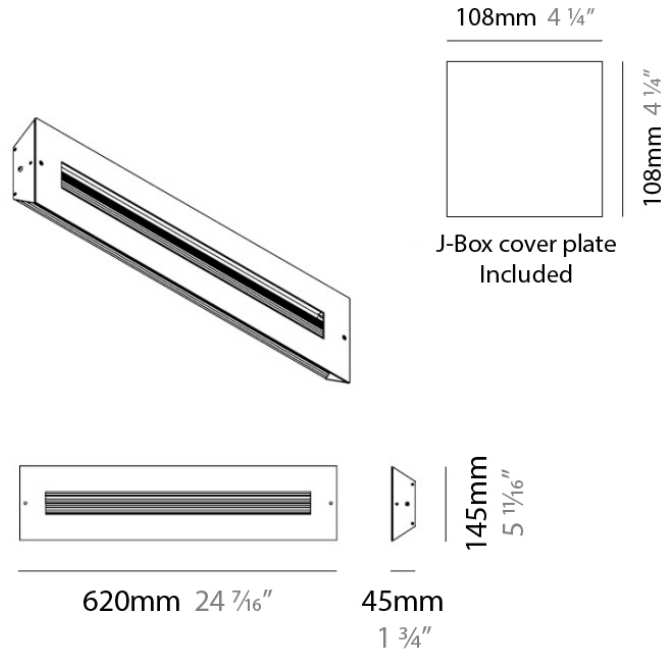

D93014

PROJECT	_____
TYPE	_____
NOTES	_____
QUANTITY	_____
DATE	_____

GENERAL

Series: Finestra
Brand: Milan
Division: Design
Mounting Type: Surface
Mounting Location: Wall
Subcategory: Ambient

PHYSICAL

Shape: Rectangle
Length (mm): 620
Length (in): 24 7/16
Height (mm): 145
Height (in): 5 11/16
Extension (mm): 45
Extension (in): 1 3/4
Light Distribution: Direct / Indirect
Weight (kg): 2.04
Weight (lbs): 4.5
Diffuser: White Opal Glass
Fixture Finish: SST
Fixture Material: Metal

ELECTRICAL

Number of Lamps: 2
Lamp Type: T5 Fluorescent
Bulb Included: Bulb Not Included
Total Output Wattage (W): 48
Max. Wattage Per Lamp (W): 24
Lamp Base: G5 Bi-pin
Dimming: Non-Dimmable
Input Voltage (V): 120
Lamp Voltage (V): 120

LED

OPTICAL

RATINGS AND CERTIFICATIONS

Certified By: CSA Certified to UL and CSA Standards
IP rating: IP20