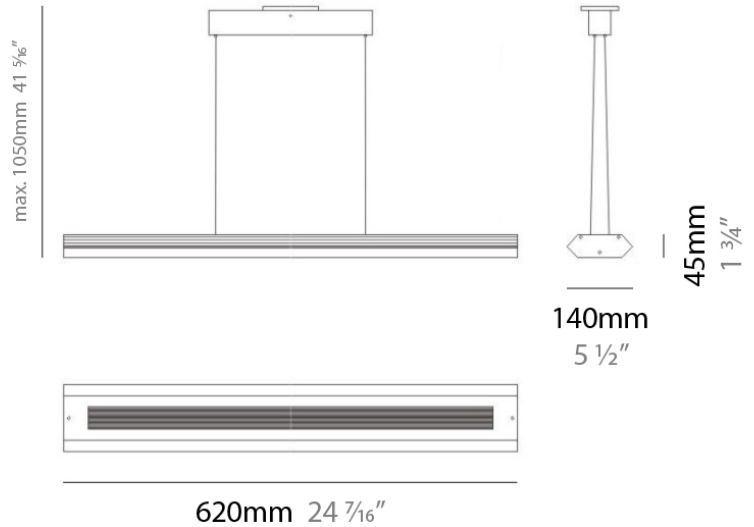

D91112

GENERAL

Series: Finestra

Brand: Milan

Division: Design

Mounting Type: Suspension

Mounting Location: Ceiling

Subcategory: Pendant

PHYSICAL

Shape: Abstract

Length (mm): 620

Length (in): 24

Width (mm): 54

Width (in): 2 ¹/₈

Height (mm): 1050

Height (in): 41

Max. Overall Height (mm): 1041

Max. Overall Height (in): 41

Light Distribution: Direct / Indirect

Weight (kg): 2.86

Weight (lbs): 6.31

Fixture Material: Aluminum

ELECTRICAL

Number of Lamps: 2

Lamp Type: T5 Fluorescent

Bulb Included: Bulb Not Included

Total Output Wattage (W): 48

Max. Wattage Per Lamp (W): 24

Lamp Base: G5 Bi-pin

Input Voltage (V): 120

LED

OPTICAL

RATINGS AND CERTIFICATIONS

Certified By: CSA Certified to UL and CSA Standards

IP rating: IP20