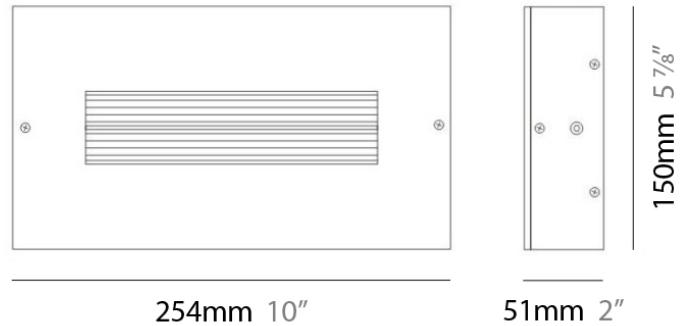

D93019

PROJECT
TYPE
NOTES
QUANTITY
DATE

GENERAL

Series: Finestra
Brand: Milan
Division: Design
Mounting Type: Surface
Mounting Location: Wall
Subcategory: Ambient

PHYSICAL

Shape: Rectangle
Length (mm): 254
Length (in): 10
Width (mm): 150
Width (in): 6
Height (mm): 145
Height (in): 5 ¹¹/₁₆
Extension (mm): 45
Extension (in): 1 ³/₄
Weight (kg): 1.23
Weight (lbs): 2.7
Fixture Material: Metal

ELECTRICAL

Number of Lamps: 2
Lamp Type: LED Retrofit / Halogen
Lamp Shape: T3
Bulb Included: Bulb Not Included
Total Output Wattage (W): 28 / 150
Max. Wattage Per Lamp (W): 28 / 150
Lamp Base: RSC
Input Voltage (V): 120

LED

OPTICAL

RATINGS AND CERTIFICATIONS

Certified By: CSA Certified to UL and CSA Standards
IP rating: IP20