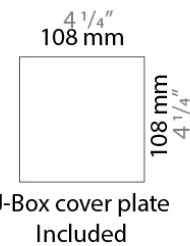

D93018

PROJECT	
TYPE	
NOTES	
QUANTITY	
DATE	

GENERAL

Series: Finestra
Brand: Milan
Division: Design
Mounting Type: Surface
Mounting Location: Wall
Subcategory: Wall Effect

PHYSICAL

Length (mm): 152
Length (in): 6
Height (mm): 152
Height (in): 6
Extension (mm): 51
Extension (in): 2
Weight (kg): 2.3
Weight (lbs): 5

ELECTRICAL

Number of Lamps: 1
Lamp Type: LED Retrofit / Halogen
Lamp Shape: T3
Bulb Included: Bulb Not Included
Total Output Wattage (W): 18 / 70
Max. Wattage Per Lamp (W): 18 / 70
Lamp Base: RSC
Input Voltage (V): 120

LED

OPTICAL

RATINGS AND CERTIFICATIONS

Certified By: CSA Certified to UL and CSA Standards
IP rating: IP20