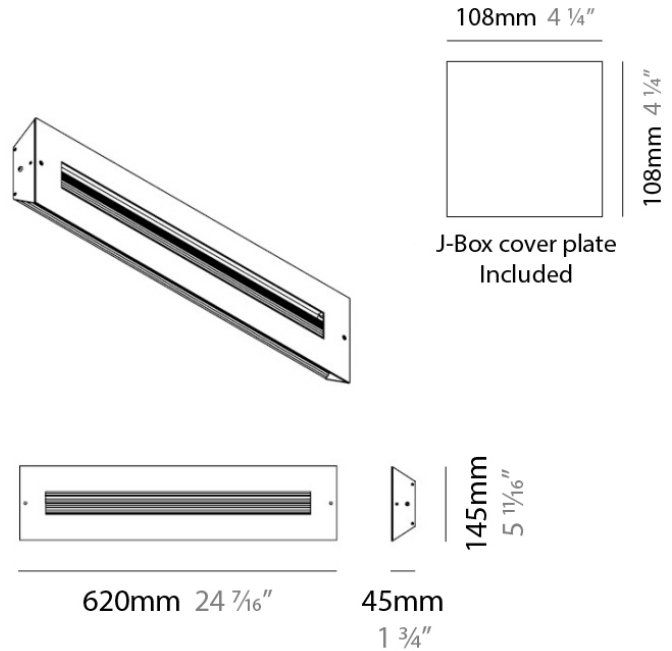

D93154

PROJECT	
TYPE	
NOTES	
QUANTITY	
DATE	

GENERAL

Series: Finestra
Brand: Milan
Division: Design
Mounting Type: Surface
Mounting Location: Wall
Subcategory: Ambient

PHYSICAL

Shape: Rectangle
Length (mm): 620
Length (in): 24 7/16
Height (mm): 145
Height (in): 5 11/16
Extension (mm): 45
Extension (in): 1 3/4
Light Distribution: Direct / Indirect
Weight (kg): 1.8
Weight (lbs): 4
Fixture Finish: WHI
Fixture Material: Metal

ELECTRICAL

Number of Lamps: 2
Lamp Type: T5 Fluorescent
Bulb Included: Bulb Not Included
Total Output Wattage (W): 48
Max. Wattage Per Lamp (W): 24
Lamp Base: G5 Bi-pin
Dimming: Non-Dimmable
Input Voltage (V): 120
Lamp Voltage (V): 120

LED

OPTICAL

RATINGS AND CERTIFICATIONS

Certified By: CSA Certified to UL and CSA Standards
IP rating: IP20